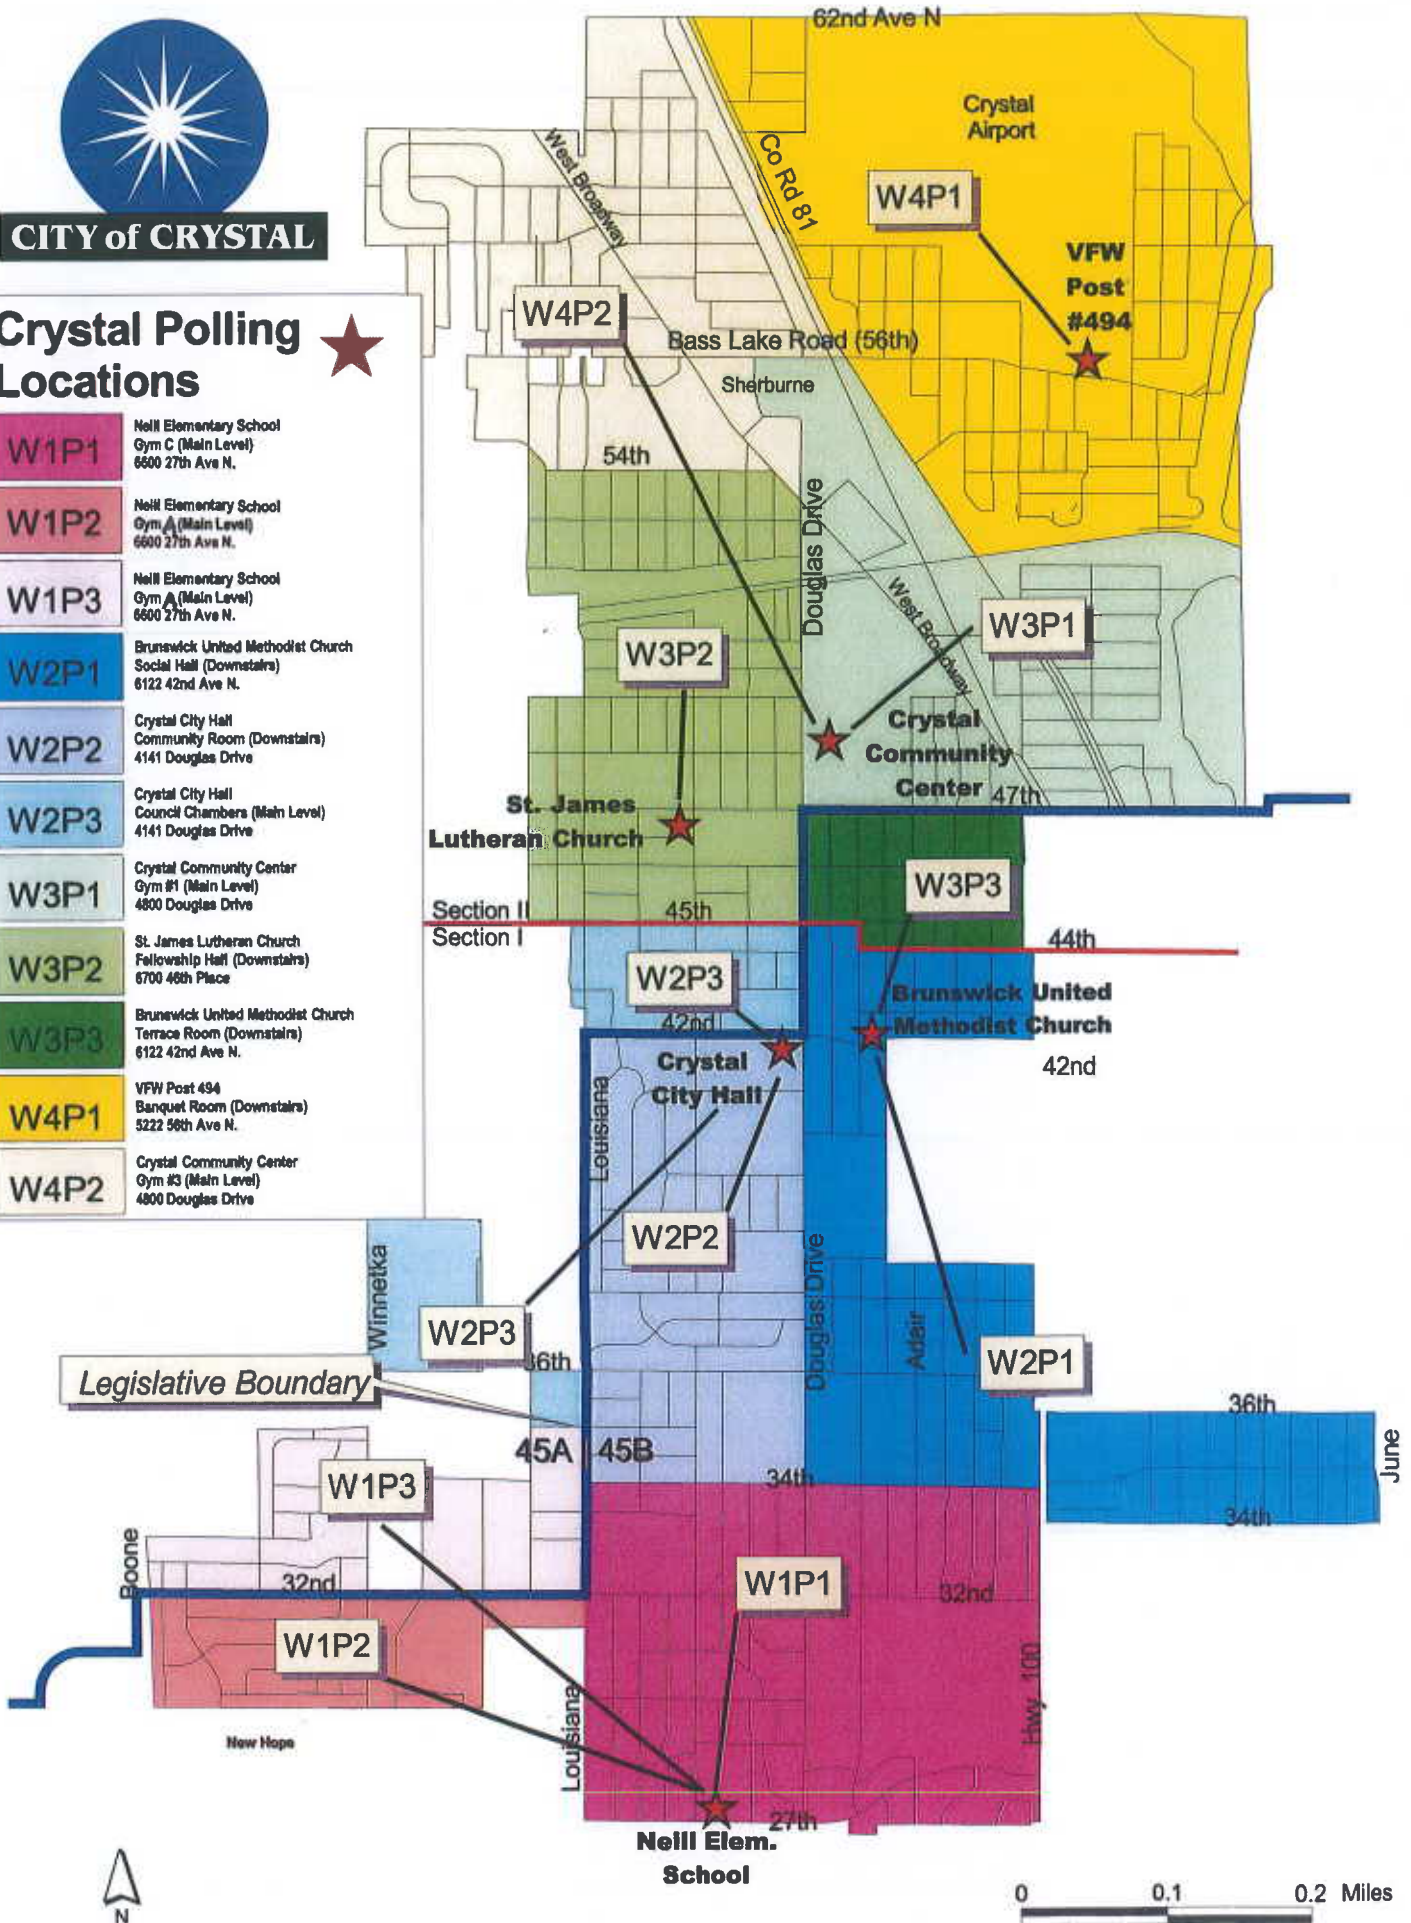

CITY of CRYSTAL

Crystal Polling Locations

W1P1	Neill Elementary School Gym C (Main Level) 6600 27th Ave N.
W1P2	Neill Elementary School Gym A (Main Level) 6600 27th Ave N.
W1P3	Neill Elementary School Gym A (Main Level) 6600 27th Ave N.
W2P1	Brunswick United Methodist Church Social Hall (Downstairs) 6122 42nd Ave N.
W2P2	Crystal City Hall Community Room (Downstairs) 4141 Douglas Drive
W2P3	Crystal City Hall Council Chambers (Main Level) 4141 Douglas Drive
W3P1	Crystal Community Center Gym #1 (Main Level) 4800 Douglas Drive
W3P2	St. James Lutheran Church Fellowship Hall (Downstairs) 6700 46th Place
W3P3	Brunswick United Methodist Church Terrace Room (Downstairs) 6122 42nd Ave N.
W4P1	VPW Post 494 Banquet Room (Downstairs) 5222 56th Ave N.
W4P2	Crystal Community Center Gym #3 (Main Level) 4800 Douglas Drive

0 0.1 0.2 Miles