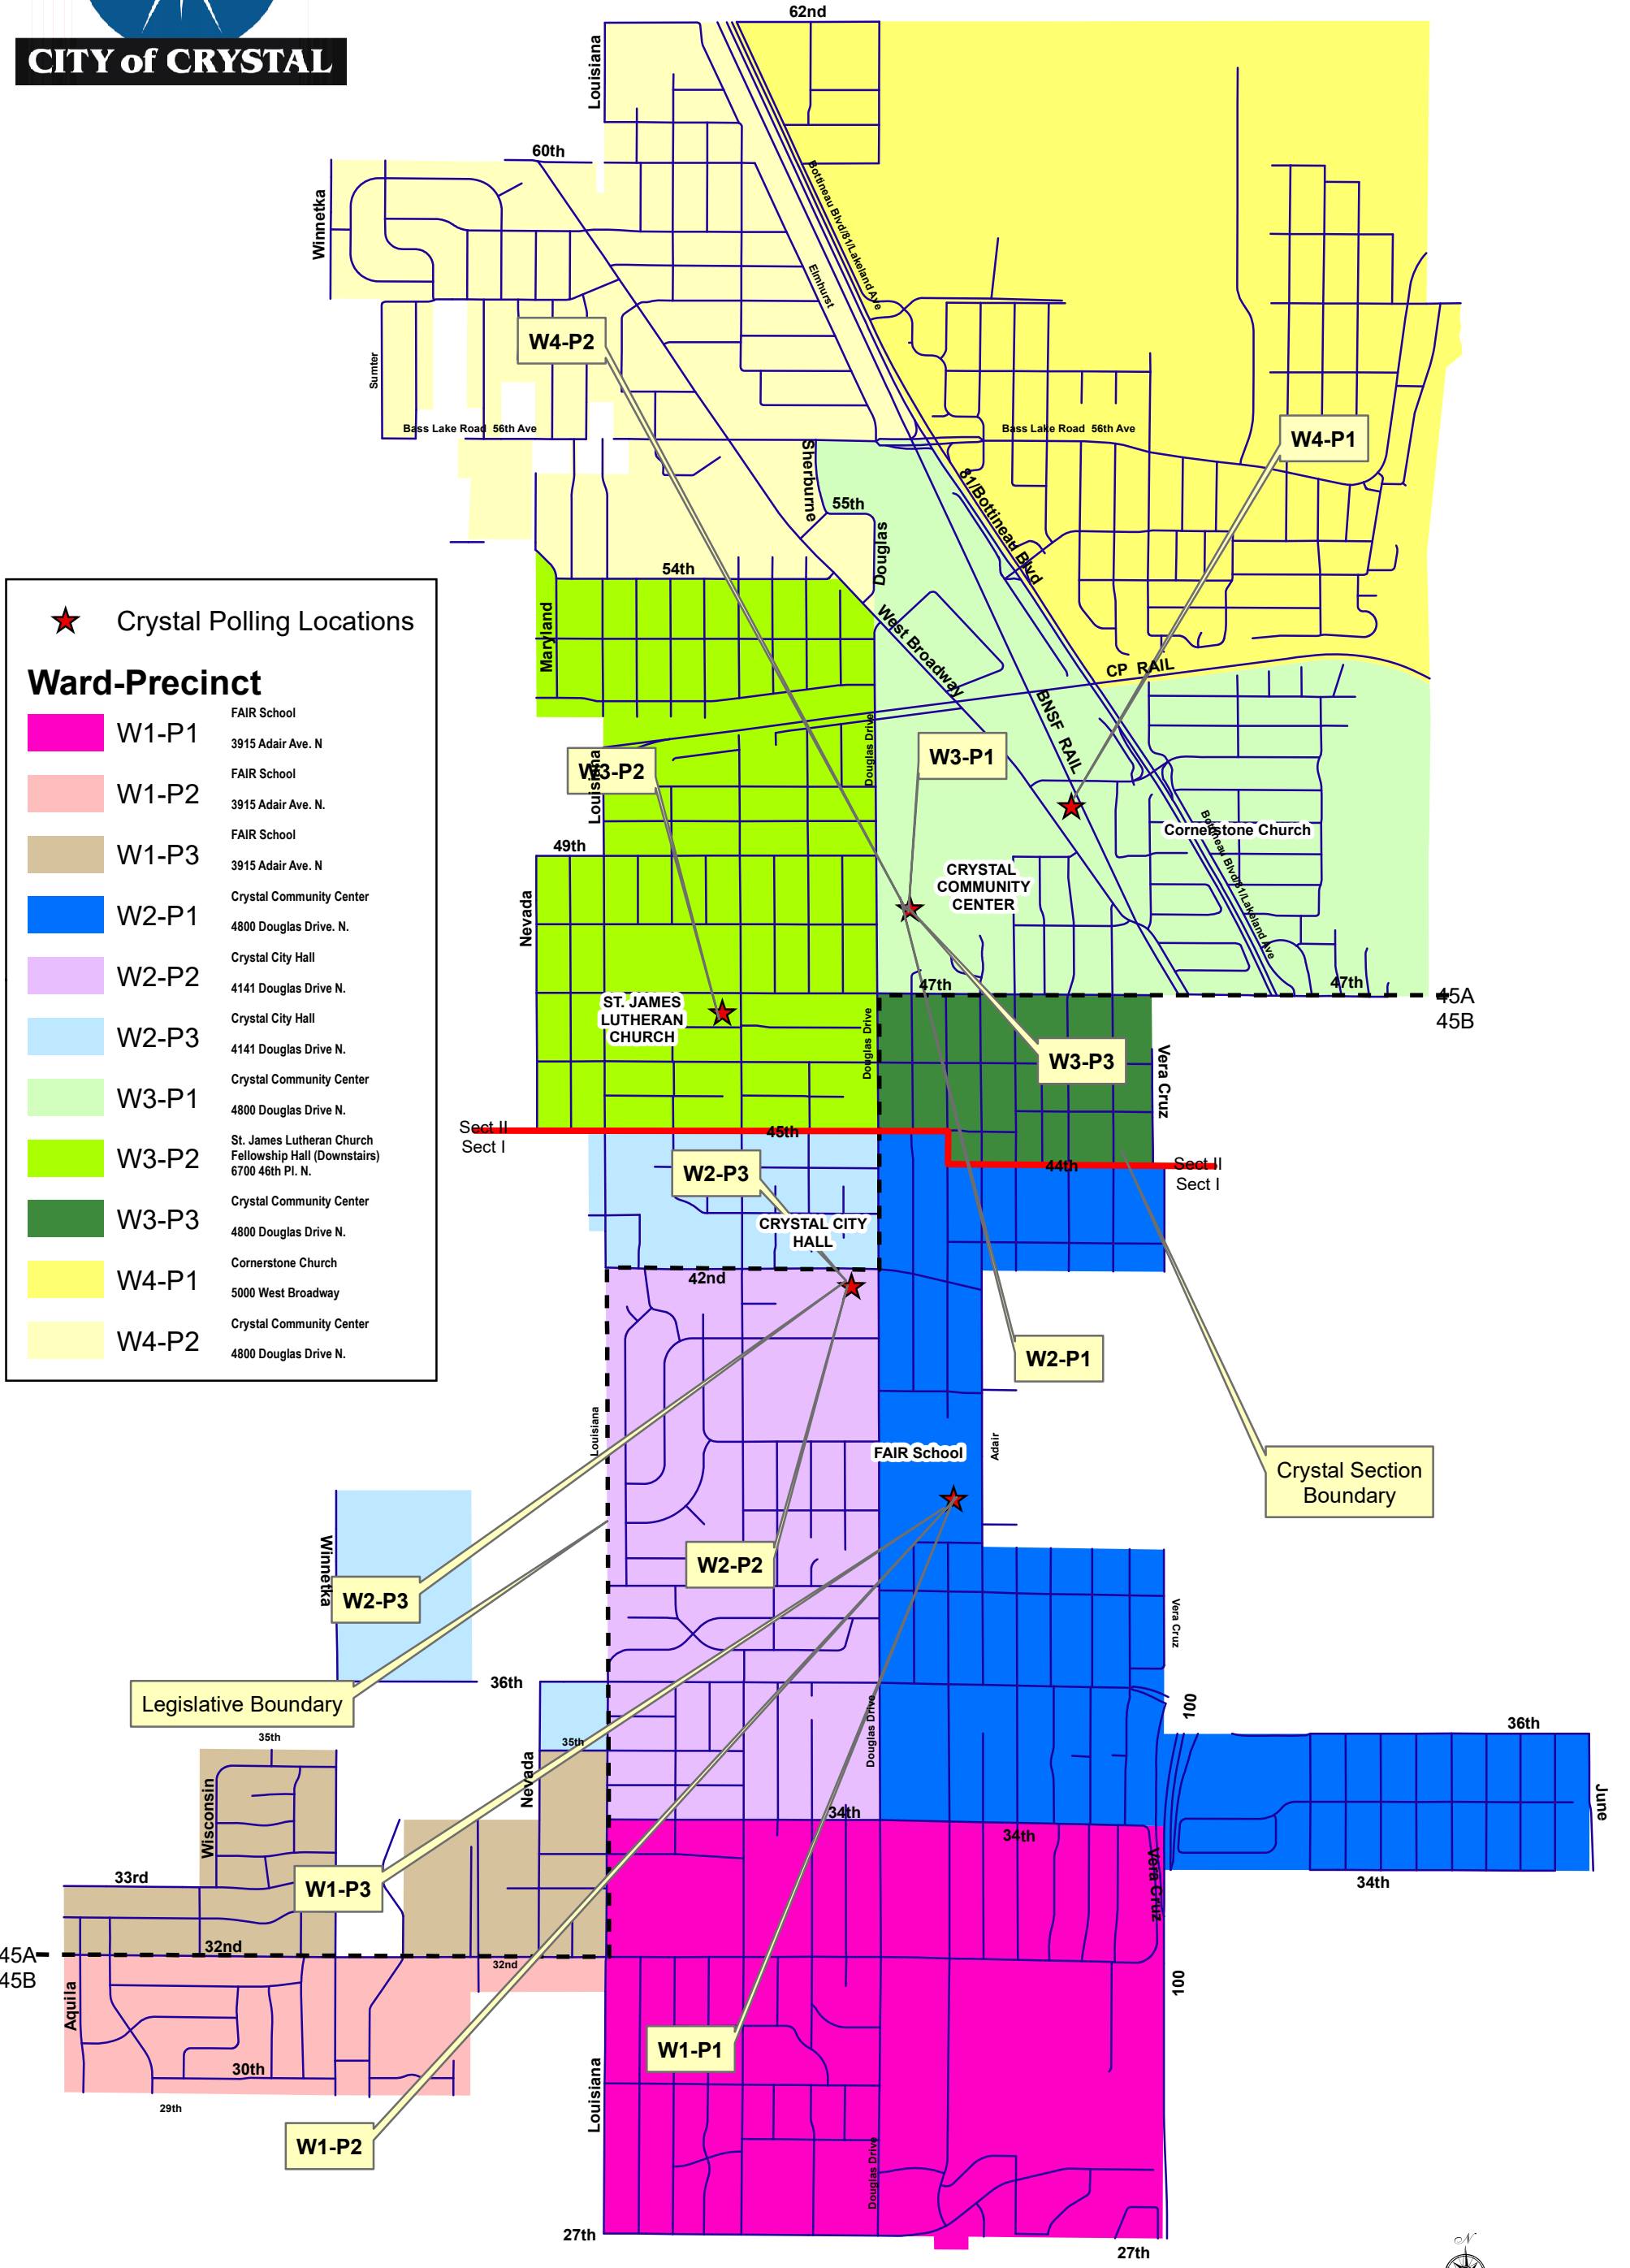

CITY of CRYSTAL

★ Crystal Polling Locations

Ward-Precinct

- W1-P1 FAIR School
3915 Adair Ave. N.
- W1-P2 FAIR School
3915 Adair Ave. N.
- W1-P3 FAIR School
3915 Adair Ave. N.
- W2-P1 Crystal Community Center
4800 Douglas Drive. N.
- W2-P2 Crystal City Hall
4141 Douglas Drive N.
- W2-P3 Crystal City Hall
4141 Douglas Drive N.
- W3-P1 Crystal Community Center
4800 Douglas Drive N.
- W3-P2 St. James Lutheran Church
Fellowship Hall (Downstairs)
6700 46th Pl. N.
- W3-P3 Crystal Community Center
4800 Douglas Drive N.
- W4-P1 Cornerstone Church
5000 West Broadway
- W4-P2 Crystal Community Center
4800 Douglas Drive N.

Crystal Section Boundary

Legislative Boundary